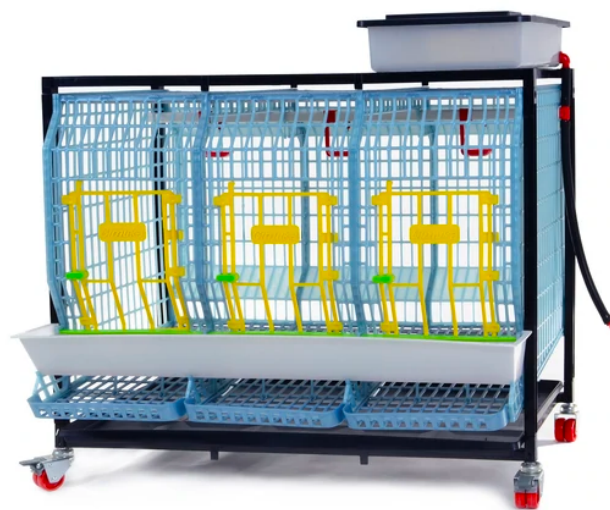

PRODUCT SUPPORT

Chicken Cage 1 Layer H:22"

SKU: TYK60-03-1K

Assembly

[View Assembly Video](#)

[View Assembly Guide](#)

Specifications

| | |
|-------------------|-----------------------------|
| Brand | Cimuka |
| Model | TYK60-03-1K |
| Material | Recycled ABS Plastic |
| Design | COMFORTPLAST™ |
| Location | Indoors or Enclosed Shelter |
| Assembly Required | Yes |